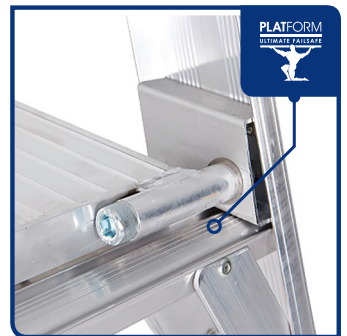

ALUMINIUM PLATFORM STEP LADDERS STANDARD RANGE

150KG RATED | AS 1892
LENGTHS .61m - 2.3m

LIGHTWEIGHT

Strongest double hollow step treads

STRENGTH

World's safest aluminium platform ladders
500kg load tested
Swagelock step connection **50% stronger**

SOLID FOUNDATION

Channel section rear frame
Strongest foot connection and stronger full gusset base brace system - "GUSSET GUTZ"

OPTIONS

SAFETY GATE

PLATFORM KICKBOARD

CASTOR KIT

CODE	PLATFORM HEIGHT (m)	WIDTH (mm)	WEIGHT (kg)	TRANSPORT CUBE (m ³)
PS5-2G	.61	580	9	.33
PS6-3G	.88	620	10	.39
PS7-4G	1.17	660	11	.45
PS8-5G	1.45	700	12	.51
PS9-6G	1.74	740	13	.57