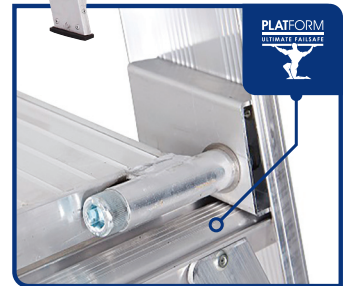

ALUMINIUM PLATFORM STEP LADDERS PREMIUM RANGE

150KG RATED | AS 1892
LENGTHS .88m - 3.45m

LIGHTWEIGHT

Strongest double hollow step treads

STRENGTH

World's safest aluminium platform ladders
500kg load tested
Swagelock step connection **50% stronger**

SOLID FOUNDATION

Stronger RHS section rear frame
Strongest foot connection and full **gusset** base brace system - "GUSSET GUTZ"

OPTIONS

SAFETY GATE

PLATFORM KICKBOARD

CASTOR KIT

CODE	PLATFORM HEIGHT (m)	WIDTH (mm)	WEIGHT (kg)	TRANSPORT CUBE (m ³)
PS6-3	0.88	620	11	.39
PS7-4	1.17	660	12	.45
PS8-5	1.45	700	14	.51
PS9-6	1.74	740	16	.57
PS10-7	2.02	780	18	.63
PS11-8	2.30	820	20	.69
PS13-10	2.89	860	32	1.22
PS15-12	3.45	1050	35	1.4